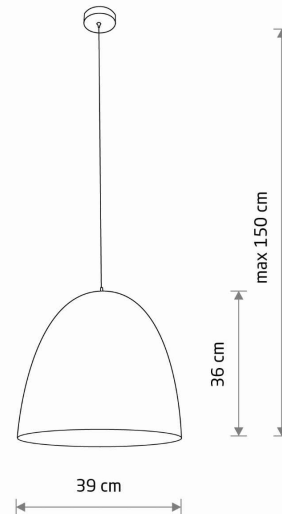

LUMINAIRE MODEL

EGG M
10323

CATALOGUE GROUP
COUNTRY OF ORIGIN

—
MADE IN POLAND

LIGHT SOURCE **E27**
 LIGHT SOURCES TYPE **Replaceable**
 MAXIMUM WATTAGE **25W only LED**
 LAMP INCLUDES SOURCE OF LIGHT **No**
 NUMBER OF LIGHT SOURCES **1**
 IP **IP20**
Interior use

PACKAGE DIMENSIONS (L/W/H) **41.5cm/41.5cm/41cm**

NET/GROSS WEIGHT **1.86kg/2.76kg**

ASSEMBLY METHOD **Bridge**

LEADING/SUPPLEMENTARY COLOR **White, Satine
Copper**

MATERIALS **Composite, Painted steel**

STYLE **Modern**

ELECTRICAL SECURITY CLASS **I**

POWER SUPPLY **~220-230V/50/60Hz**

DIMENSIONS

5 903139103237