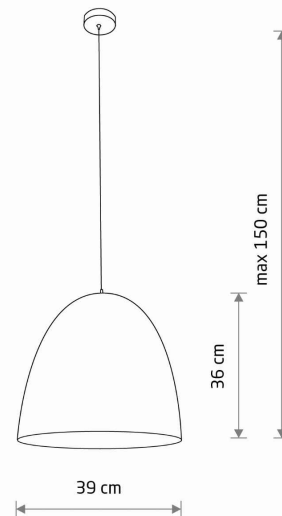

LUMINAIRE MODEL

EGG M
9021

CATALOGUE GROUP
COUNTRY OF ORIGIN

—
MADE IN POLAND

LIGHT SOURCE **E27**
 LIGHT SOURCES TYPE **Replaceable**
 MAXIMUM WATTAGE **25W only LED**
 LAMP INCLUDES SOURCE OF LIGHT **No**
 NUMBER OF LIGHT SOURCES **1**
 IP **IP20**
Interior use

PACKAGE DIMENSIONS (L/W/H) **41.5cm/41.5cm/41cm**

NET/GROSS WEIGHT **1.86kg/2.76kg**

ASSEMBLY METHOD **Bridge**

LEADING/SUPPLEMENTARY COLOR **White,Gold**

MATERIALS **Composite,Painted steel**

STYLE **Modern**

ELECTRICAL SECURITY CLASS **I**

POWER SUPPLY **~220-230V/50/60Hz**

DIMENSIONS

5 903139902199