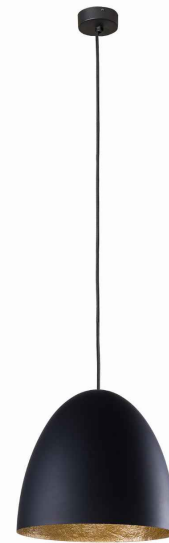

LUMINAIRE MODEL

EGG M
9022

CATALOGUE GROUP
COUNTRY OF ORIGIN

—
MADE IN POLAND

LIGHT SOURCE **E27**
LIGHT SOURCES TYPE **Replaceable**
MAXIMUM WATTAGE **25W only LED**
LAMP INCLUDES SOURCE OF LIGHT **No**
NUMBER OF LIGHT SOURCES **1**
IP **IP20**
Interior use

PACKAGE DIMENSIONS (L/W/H) **41.5cm/41.5cm/41cm**

NET/GROSS WEIGHT **1.86kg/2.76kg**

ASSEMBLY METHOD **Bridge**

LEADING/SUPPLEMENTARY COLOR **Black,Gold**

MATERIALS **Composite,Painted steel**

STYLE **Modern**

ELECTRICAL SECURITY CLASS **I**

POWER SUPPLY **~220-230V/50/60Hz**