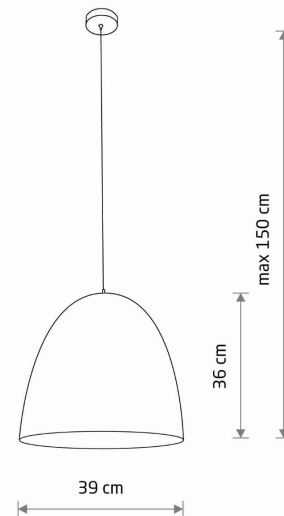

LUMINAIRE MODEL

EGG M
9022

CATALOGUE GROUP
COUNTRY OF ORIGIN

—
MADE IN POLAND

LIGHT SOURCE **E27**
 LIGHT SOURCES TYPE **Replaceable**
 MAXIMUM WATTAGE **25W only LED**
 LAMP INCLUDES SOURCE OF LIGHT **No**
 NUMBER OF LIGHT SOURCES **1**
 IP **IP20**
Interior use

PACKAGE DIMENSIONS (L/W/H) **41.5cm/41.5cm/41cm**

NET/GROSS WEIGHT **1.86kg/2.76kg**

ASSEMBLY METHOD **Bridge**

LEADING/SUPPLEMENTARY COLOR **Black,Gold**

MATERIALS **Composite,Painted steel**

STYLE **Modern**

ELECTRICAL SECURITY CLASS **I**

POWER SUPPLY **~220-230V/50/60Hz**

DIMENSIONS

5 903 13990 2298