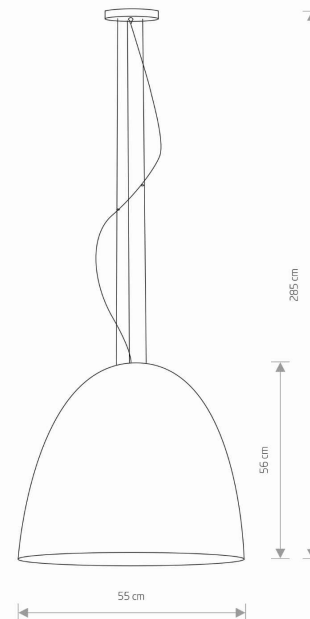

LUMINAIRE MODEL

**EGG L**  
**9024**

CATALOGUE GROUP  
COUNTRY OF ORIGIN

—  
**MADE IN POLAND**

LIGHT SOURCE **E27**  
 LIGHT SOURCES TYPE **Replaceable**  
 MAXIMUM WATTAGE **25W only LED**  
 LAMP INCLUDES SOURCE OF LIGHT **No**  
 NUMBER OF LIGHT SOURCES **5**  
 IP **IP20**  
**Interior use**

PACKAGE DIMENSIONS (L/W/H) **57cm/56.5cm/56cm**

NET/GROSS WEIGHT **4.66kg/6.22kg**

ASSEMBLY METHOD **Bridge**

LEADING/SUPPLEMENTARY COLOR **Black,Gold**

MATERIALS **Composite,Painted steel,Steel**

STYLE **Modern**

ELECTRICAL SECURITY CLASS **I**

POWER SUPPLY **~220-230V/50/60Hz**

DIMENSIONS

5 903139902496