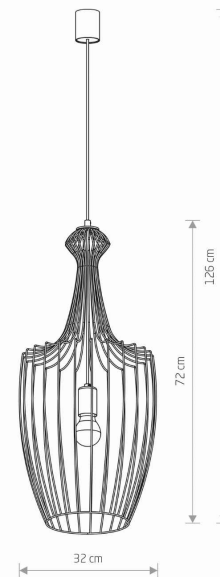

LUMINAIRE MODEL

**LUKSOR L**  
**8850**

CATALOGUE GROUP  
COUNTRY OF ORIGIN

—  
**MADE IN POLAND**

LIGHT SOURCE **E27**  
 LIGHT SOURCES TYPE **Replaceable**  
 MAXIMUM WATTAGE **25W only LED**  
 LAMP INCLUDES SOURCE OF LIGHT **No**  
 NUMBER OF LIGHT SOURCES **1**  
 IP **IP20**  
**Interior use**

PACKAGE DIMENSIONS (L/W/H) **33cm/33cm/75cm**

NET/GROSS WEIGHT **1,5kg/2,4kg**

ASSEMBLY METHOD **Bridge**

LEADING/SUPPLEMENTARY COLOR **Brass,Black**

MATERIALS **Brass-plated steel,Painted steel**

STYLE **Modern**

ELECTRICAL SECURITY CLASS **I**

POWER SUPPLY **~220-230V/50/60Hz**

DIMENSIONS

5 903139885096