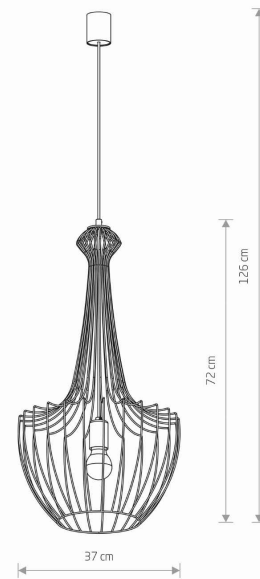

LUMINAIRE MODEL

LUKSOR S
8853

CATALOGUE GROUP
COUNTRY OF ORIGIN

—
MADE IN POLAND

LIGHT SOURCE **E27**
 LIGHT SOURCES TYPE **Replaceable**
 MAXIMUM WATTAGE **25W only LED**
 LAMP INCLUDES SOURCE OF LIGHT **No**
 NUMBER OF LIGHT SOURCES **1**
 IP **IP20**
Interior use

PACKAGE DIMENSIONS (L/W/H) **39cm/39cm/75cm**
 NET/GROSS WEIGHT **1,62kg/2,83kg**
 ASSEMBLY METHOD **Bridge**
 LEADING/SUPPLEMENTARY COLOR **Brass,Black**
 MATERIALS **Brass-plated steel,Painted steel**
 STYLE **Modern**
 ELECTRICAL SECURITY CLASS **I**
 POWER SUPPLY **~220-230V/50/60Hz**

DIMENSIONS

5 9 0 3 1 3 9 8 8 5 3 9 3