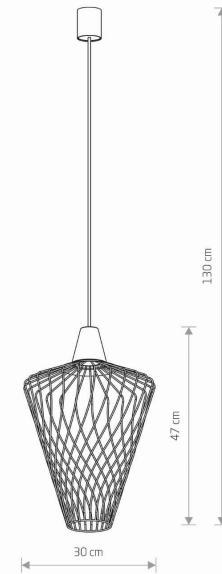

LUMINAIRE MODEL

WAVE L
8857

CATALOGUE GROUP
COUNTRY OF ORIGIN

—
MADE IN POLAND

LIGHT SOURCE **E27**
 LIGHT SOURCES TYPE **Replaceable**
 MAXIMUM WATTAGE **25W only LED**
 LAMP INCLUDES SOURCE OF LIGHT **No**
 NUMBER OF LIGHT SOURCES **1**
 IP **IP20**
Interior use

PACKAGE DIMENSIONS (L/W/H) **33cm/33cm/48cm**

NET/GROSS WEIGHT **1,21kg/2,05kg**

ASSEMBLY METHOD **Bridge**

LEADING/SUPPLEMENTARY COLOR **Brass,Black**

MATERIALS **Brass-plated steel,Painted steel**

STYLE **Modern**

ELECTRICAL SECURITY CLASS **I**

POWER SUPPLY **~220-230V/50/60Hz**

DIMENSIONS

5 903139885799