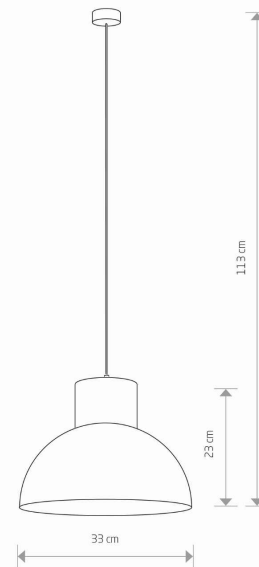

LUMINAIRE MODEL

WORKS
6613

CATALOGUE GROUP
COUNTRY OF ORIGIN

—
MADE IN POLAND

LIGHT SOURCE **E27**
 LIGHT SOURCES TYPE **Replaceable**
 MAXIMUM WATTAGE **25W only LED**
 LAMP INCLUDES SOURCE OF LIGHT **No**
 NUMBER OF LIGHT SOURCES **1**
 IP **IP20**
Interior use

PACKAGE DIMENSIONS (L/W/H) **37cm/36.4cm/20.9cm**

NET/GROSS WEIGHT **1.51kg/1.91kg**

ASSEMBLY METHOD **Bridge**

LEADING/SUPPLEMENTARY COLOR **Black,White**

MATERIALS **Painted steel**

STYLE **Modern**

ELECTRICAL SECURITY CLASS **I**

POWER SUPPLY **~220-230V/50/60Hz**

DIMENSIONS

5 903 13966 1393