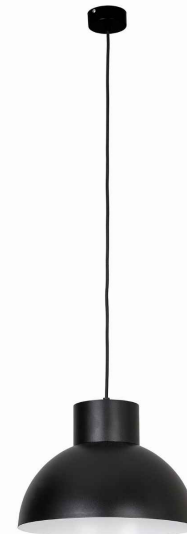

LUMINAIRE MODEL

WORKS
6613

CATALOGUE GROUP
COUNTRY OF ORIGIN

—
MADE IN POLAND

LIGHT SOURCE **E27**
 LIGHT SOURCES TYPE **Replaceable**
 MAXIMUM WATTAGE **25W only LED**
 LAMP INCLUDES SOURCE OF LIGHT **No**
 NUMBER OF LIGHT SOURCES **1**
 IP **IP20**
Interior use

PACKAGE DIMENSIONS (L/W/H) **37cm/36.4cm/20.9cm**

NET/GROSS WEIGHT **1.51kg/1.91kg**

ASSEMBLY METHOD **Bridge**

LEADING/SUPPLEMENTARY COLOR **Black,White**

MATERIALS **Painted steel**

STYLE **Modern**

ELECTRICAL SECURITY CLASS **I**

POWER SUPPLY **~220-230V/50/60Hz**

DIMENSIONS

5 903 13966 1393