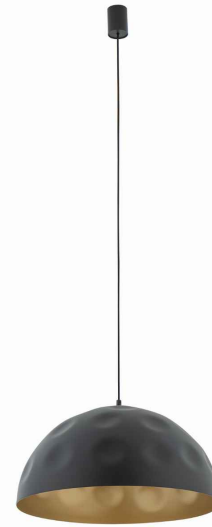

LUMINAIRE MODEL

**HEMISPHERE HIT L  
10703**

CATALOGUE GROUP  
COUNTRY OF ORIGIN

—  
**MADE IN POLAND**

LIGHT SOURCE **E27**  
 LIGHT SOURCES TYPE **Replaceable**  
 MAXIMUM WATTAGE **25W only LED**  
 LAMP INCLUDES SOURCE OF LIGHT **No**  
 NUMBER OF LIGHT SOURCES **1**  
 IP **IP20**  
**Interior use**

PACKAGE DIMENSIONS (L/W/H) **50cm/50cm/25cm**  
 NET/GROSS WEIGHT **2.91kg/3.525kg**  
 ASSEMBLY METHOD **Direct assembly**  
 LEADING/SUPPLEMENTARY COLOR **Black, Satine Gold**  
 MATERIALS **Painted steel**  
 ELECTRICAL SECURITY CLASS **I**  
 POWER SUPPLY **~220-230V/50/60Hz**