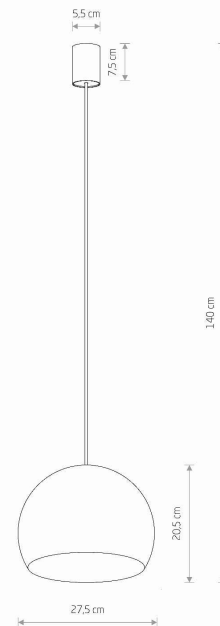

LUMINAIRE MODEL

**CANDY**  
**10294**

CATALOGUE GROUP  
COUNTRY OF ORIGIN

—  
**MADE IN POLAND**

LIGHT SOURCE **GU10**  
 LIGHT SOURCES TYPE **Replaceable**  
 MAXIMUM WATTAGE **10W only LED**  
 LAMP INCLUDES SOURCE OF LIGHT **No**  
 NUMBER OF LIGHT SOURCES **1**  
 IP **IP20**  
**Interior use**

PACKAGE DIMENSIONS (L/W/H) **30cm/30cm/23cm**

NET/GROSS WEIGHT **1.22kg/1.73kg**

ASSEMBLY METHOD **Direct assembly**

LEADING/SUPPLEMENTARY COLOR **Satine Copper, White**

MATERIALS **Painted steel**

STYLE **Glamour**

ELECTRICAL SECURITY CLASS **I**

POWER SUPPLY **220-230V/50/60Hz**

DIMENSIONS

5 903139102940