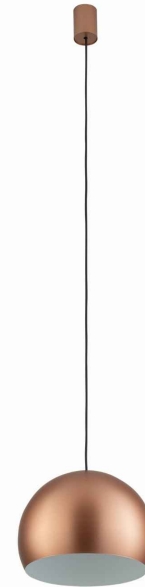

LUMINAIRE MODEL

CANDY
10294

CATALOGUE GROUP
COUNTRY OF ORIGIN

—
MADE IN POLAND

LIGHT SOURCE **GU10**
LIGHT SOURCES TYPE **Replaceable**
MAXIMUM WATTAGE **10W only LED**
LAMP INCLUDES SOURCE OF LIGHT **No**
NUMBER OF LIGHT SOURCES **1**
IP **IP20**
Interior use

PACKAGE DIMENSIONS (L/W/H) **30cm/30cm/23cm**

NET/GROSS WEIGHT **1.22kg/1.73kg**

ASSEMBLY METHOD **Direct assembly**

LEADING/SUPPLEMENTARY COLOR **Satine Copper, White**

MATERIALS **Painted steel**

STYLE **Glamour**

ELECTRICAL SECURITY CLASS **I**

POWER SUPPLY **220-230V/50/60Hz**

DIMENSIONS

5 903139102940