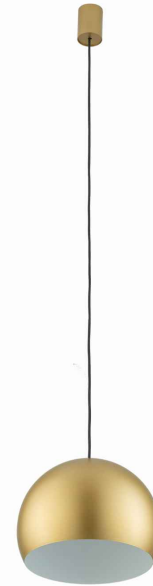

LUMINAIRE MODEL

CANDY
10295

CATALOGUE GROUP
COUNTRY OF ORIGIN

—
MADE IN POLAND

LIGHT SOURCE **GU10**
LIGHT SOURCES TYPE **Replaceable**
MAXIMUM WATTAGE **10W only LED**
LAMP INCLUDES SOURCE OF LIGHT **No**
NUMBER OF LIGHT SOURCES **1**
IP **IP20**
Interior use

PACKAGE DIMENSIONS (L/W/H) **30cm/30cm/23cm**

NET/GROSS WEIGHT **1.22kg/1.73kg**

ASSEMBLY METHOD **Direct assembly**

LEADING/SUPPLEMENTARY COLOR **Satine Gold,White**

MATERIALS **Painted steel**

STYLE **Glamour**

ELECTRICAL SECURITY CLASS **I**

POWER SUPPLY **220-230V/50/60Hz**