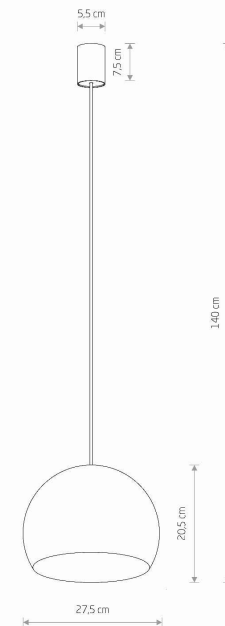

LUMINAIRE MODEL

CANDY
10295

CATALOGUE GROUP
COUNTRY OF ORIGIN

—
MADE IN POLAND

LIGHT SOURCE **GU10**
 LIGHT SOURCES TYPE **Replaceable**
 MAXIMUM WATTAGE **10W only LED**
 LAMP INCLUDES SOURCE OF LIGHT **No**
 NUMBER OF LIGHT SOURCES **1**
 IP **IP20**
Interior use

PACKAGE DIMENSIONS (L/W/H) **30cm/30cm/23cm**

NET/GROSS WEIGHT **1.22kg/1.73kg**

ASSEMBLY METHOD **Direct assembly**

LEADING/SUPPLEMENTARY COLOR **Satine Gold,White**

MATERIALS **Painted steel**

STYLE **Glamour**

ELECTRICAL SECURITY CLASS **I**

POWER SUPPLY **220-230V/50/60Hz**

DIMENSIONS

5 9 0 3 1 3 9 1 0 2 9 5 7