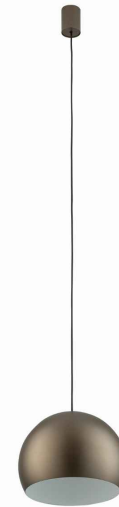

LUMINAIRE MODEL

CANDY
10293

CATALOGUE GROUP
COUNTRY OF ORIGIN

—
MADE IN POLAND

LIGHT SOURCE **GU10**
 LIGHT SOURCES TYPE **Replaceable**
 MAXIMUM WATTAGE **10W only LED**
 LAMP INCLUDES SOURCE OF LIGHT **No**
 NUMBER OF LIGHT SOURCES **1**
 IP **IP20**
Interior use

PACKAGE DIMENSIONS (L/W/H) **30cm/30cm/23cm**

NET/GROSS WEIGHT **1.22kg/1.73kg**

ASSEMBLY METHOD **Direct assembly**

LEADING/SUPPLEMENTARY COLOR **Satine
Chocolate, White**

MATERIALS **Painted steel**

ELECTRICAL SECURITY CLASS **I**

POWER SUPPLY **220-230V/50/60Hz**

DIMENSIONS

5 9 0 3 1 3 9 1 0 2 9 3 3