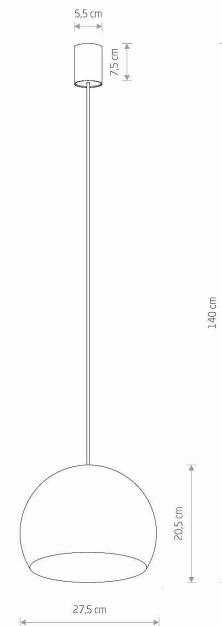

LUMINAIRE MODEL

CANDY
10293

CATALOGUE GROUP
COUNTRY OF ORIGIN

—
MADE IN POLAND

LIGHT SOURCE **GU10**
 LIGHT SOURCES TYPE **Replaceable**
 MAXIMUM WATTAGE **10W only LED**
 LAMP INCLUDES SOURCE OF LIGHT **No**
 NUMBER OF LIGHT SOURCES **1**
 IP **IP20**
Interior use

PACKAGE DIMENSIONS (L/W/H) **30cm/30cm/23cm**

NET/GROSS WEIGHT **1.22kg/1.73kg**

ASSEMBLY METHOD **Direct assembly**

LEADING/SUPPLEMENTARY COLOR **Satine
Chocolate, White**

MATERIALS **Painted steel**

ELECTRICAL SECURITY CLASS **I**

POWER SUPPLY **220-230V/50/60Hz**

DIMENSIONS

5 9 0 3 1 3 9 1 0 2 9 3 3