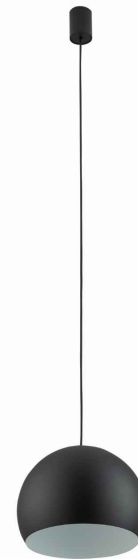

LUMINAIRE MODEL

CANDY
10334

CATALOGUE GROUP —
COUNTRY OF ORIGIN —

MAXIMUM WATTAGE **10W only LED**
LAMP INCLUDES SOURCE OF LIGHT **No**
NUMBER OF LIGHT SOURCES **1**
IP **IP20**
Interior use

PACKAGE DIMENSIONS **30cm/30cm/23cm**
(L/W/H)
NET/GROSS WEIGHT **1.22kg/1.73kg**
ASSEMBLY METHOD **Direct assembly**
LEADING/SUPPLEMENTARY COLOR **Black,White**
MATERIALS **Painted steel**
ELECTRICAL SECURITY CLASS **I**
POWER SUPPLY **220-230V/50/60Hz**

DIMENSIONS