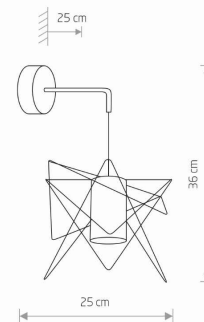

## CATALOGUE CARD

LUMINAIRE MODEL

**GSTAR**  
**8285**

CATALOGUE GROUP  
COUNTRY OF ORIGIN

—  
**MADE IN POLAND**

LIGHT SOURCE **GU10**  
LIGHT SOURCES TYPE **Replaceable**  
MAXIMUM WATTAGE **10W only LED**  
LAMP INCLUDES SOURCE OF LIGHT **No**  
NUMBER OF LIGHT SOURCES **1**  
IP **IP20**  
**Interior use**

PACKAGE DIMENSIONS (L/W/H) **26cm/25,5cm/20,5cm**

NET/GROSS WEIGHT **0,6kg/0,9kg**

ASSEMBLY METHOD **Bridge**

LEADING/SUPPLEMENTARY COLOR **Brass,Black**

MATERIALS **Brass-plated steel,Painted steel**

STYLE **Modern**

### DIMENSIONS

5 903139828598