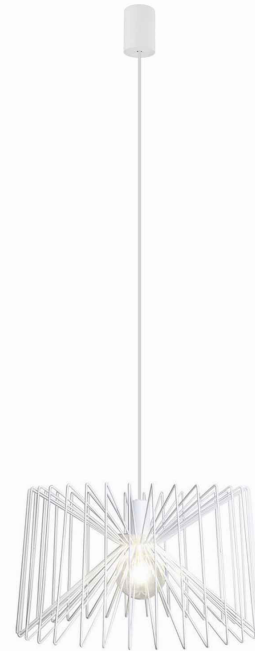

LUMINAIRE MODEL

NESS
6767

CATALOGUE GROUP
COUNTRY OF ORIGIN

—
MADE IN POLAND

LIGHT SOURCE **E27**
LIGHT SOURCES TYPE **Replaceable**
MAXIMUM WATTAGE **25W only LED**
LAMP INCLUDES SOURCE OF LIGHT **No**
NUMBER OF LIGHT SOURCES **1**
IP **IP20**
Interior use

PACKAGE DIMENSIONS (L/W/H) **47cm/46cm/29cm**
NET/GROSS WEIGHT **1,7kg/2,61kg**
ASSEMBLY METHOD **Bridge**
LEADING/SUPPLEMENTARY COLOR **White**
MATERIALS **Painted steel**
STYLE **Modern**
ELECTRICAL SECURITY CLASS **I**
POWER SUPPLY **~220-230V/50/60Hz**

DIMENSIONS

5 903139676793