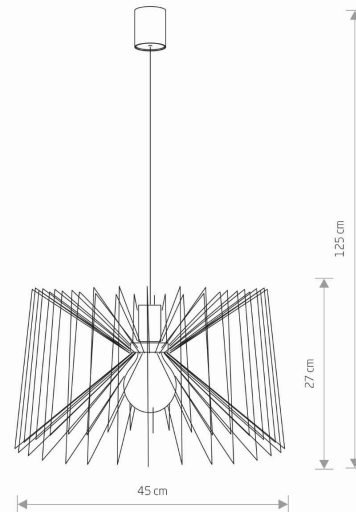

LUMINAIRE MODEL

NESS
6767

CATALOGUE GROUP
COUNTRY OF ORIGIN

—
MADE IN POLAND

LIGHT SOURCE **E27**
LIGHT SOURCES TYPE **Replaceable**
MAXIMUM WATTAGE **25W only LED**
LAMP INCLUDES SOURCE OF LIGHT **No**
NUMBER OF LIGHT SOURCES **1**
IP **IP20**
Interior use

PACKAGE DIMENSIONS (L/W/H) **47cm/46cm/29cm**
NET/GROSS WEIGHT **1,7kg/2,61kg**
ASSEMBLY METHOD **Bridge**
LEADING/SUPPLEMENTARY COLOR **White**
MATERIALS **Painted steel**
STYLE **Modern**
ELECTRICAL SECURITY CLASS **I**
POWER SUPPLY **~220-230V/50/60Hz**

DIMENSIONS

5 903139676793