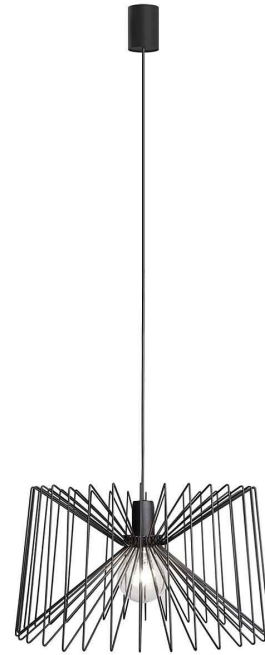

LUMINAIRE MODEL

NESS
6768

CATALOGUE GROUP
COUNTRY OF ORIGIN

—
MADE IN POLAND

LIGHT SOURCE **E27**
 LIGHT SOURCES TYPE **Replaceable**
 MAXIMUM WATTAGE **25W only LED**
 LAMP INCLUDES SOURCE OF LIGHT **No**
 NUMBER OF LIGHT SOURCES **1**
 IP **IP20**
Interior use

PACKAGE DIMENSIONS (L/W/H) **47cm/46cm/29cm**

NET/GROSS WEIGHT **1.7kg/2.61kg**

ASSEMBLY METHOD **Bridge**

LEADING/SUPPLEMENTARY COLOR **Black**

MATERIALS **Painted steel**

STYLE **Modern**

ELECTRICAL SECURITY CLASS **I**

POWER SUPPLY **~220-230V/50/60Hz**

DIMENSIONS