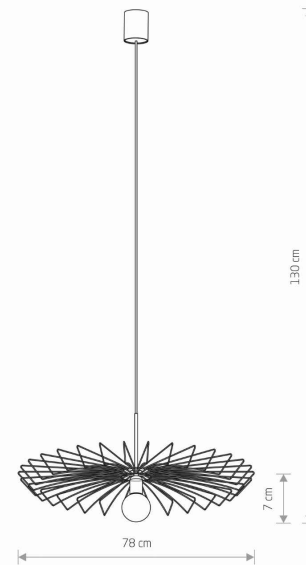

LUMINAIRE MODEL

UMBRELLA
8873

CATALOGUE GROUP
COUNTRY OF ORIGIN

—
MADE IN POLAND

LIGHT SOURCE **E27**
 LIGHT SOURCES TYPE **Replaceable**
 MAXIMUM WATTAGE **25W only LED**
 LAMP INCLUDES SOURCE OF LIGHT **No**
 NUMBER OF LIGHT SOURCES **1**
 IP **IP20**
Interior use

PACKAGE DIMENSIONS (L/W/H) **83,5cm/83,5cm/16cm**

NET/GROSS WEIGHT **1.75kg/4.05kg**

ASSEMBLY METHOD **Bridge**

LEADING/SUPPLEMENTARY COLOR **Black**

MATERIALS **Painted steel**

STYLE **Modern**

ELECTRICAL SECURITY CLASS **I**

POWER SUPPLY **~220-230V/50/60Hz**

DIMENSIONS

5 903139887397