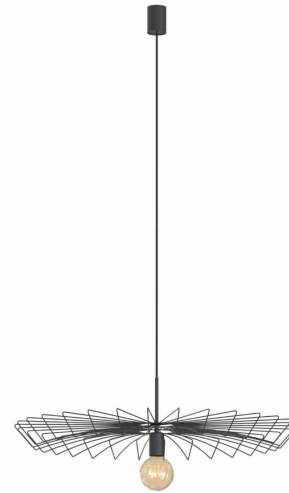

LUMINAIRE MODEL

UMBRELLA
8873

CATALOGUE GROUP
COUNTRY OF ORIGIN

—
MADE IN POLAND

LIGHT SOURCE **E27**
 LIGHT SOURCES TYPE **Replaceable**
 MAXIMUM WATTAGE **25W only LED**
 LAMP INCLUDES SOURCE OF LIGHT **No**
 NUMBER OF LIGHT SOURCES **1**
 IP **IP20**
Interior use

PACKAGE DIMENSIONS (L/W/H) **83,5cm/83,5cm/16cm**

NET/GROSS WEIGHT **1.75kg/4.05kg**

ASSEMBLY METHOD **Bridge**

LEADING/SUPPLEMENTARY COLOR **Black**

MATERIALS **Painted steel**

STYLE **Modern**

ELECTRICAL SECURITY CLASS **I**

POWER SUPPLY **~220-230V/50/60Hz**

DIMENSIONS

5 903139887397