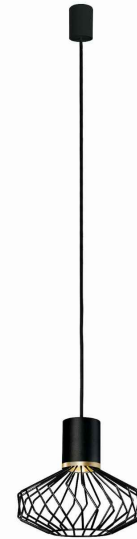

LUMINAIRE MODEL

PICO
8862

CATALOGUE GROUP
COUNTRY OF ORIGIN

—
MADE IN POLAND

LIGHT SOURCE **GU10**
LIGHT SOURCES TYPE **Replaceable**
MAXIMUM WATTAGE **10W only LED**
LAMP INCLUDES SOURCE OF LIGHT **No**
NUMBER OF LIGHT SOURCES **1**
IP **IP20**
Interior use

PACKAGE DIMENSIONS (L/W/H) **21cm/21cm/22,5cm**

NET/GROSS WEIGHT **0,98kg/1,15kg**

ASSEMBLY METHOD **Bridge**

LEADING/SUPPLEMENTARY COLOR **Black, Brass**

MATERIALS **Painted steel, Brass-plated steel**

STYLE **Modern**

ELECTRICAL SECURITY CLASS **I**

POWER SUPPLY **~220-230V/50/60Hz**

DIMENSIONS