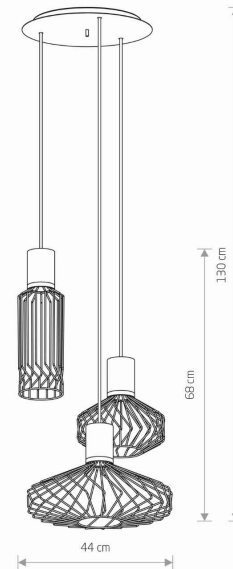

LUMINAIRE MODEL

PICO
8863

CATALOGUE GROUP
COUNTRY OF ORIGIN

—
MADE IN POLAND

LIGHT SOURCE **GU10**
 LIGHT SOURCES TYPE **Replaceable**
 MAXIMUM WATTAGE **10W only LED**
 LAMP INCLUDES SOURCE OF LIGHT **No**
 NUMBER OF LIGHT SOURCES **3**
 IP **IP20**
Interior use

PACKAGE DIMENSIONS (L/W/H) **43cm/33cm/29cm**

NET/GROSS WEIGHT **3.34kg/4.15kg**

ASSEMBLY METHOD **Direct assembly**

LEADING/SUPPLEMENTARY COLOR **Black, Brass**

MATERIALS **Painted steel, Brass-plated steel**

STYLE **Modern**

ELECTRICAL SECURITY CLASS **I**

POWER SUPPLY **~220-230V/50/60Hz**

DIMENSIONS

5 903139886390