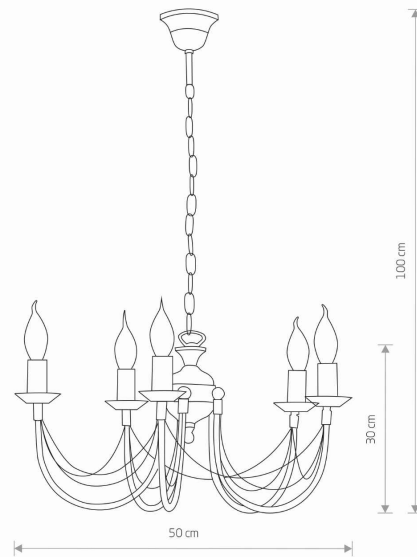

LUMINAIRE MODEL

**ARES**  
**205**

CATALOGUE GROUP  
COUNTRY OF ORIGIN

—  
**MADE IN POLAND**

LIGHT SOURCE **E14**  
 LIGHT SOURCES TYPE **Replaceable**  
 MAXIMUM WATTAGE **10W only LED**  
 LAMP INCLUDES SOURCE OF LIGHT **No**  
 NUMBER OF LIGHT SOURCES **5**  
 IP **IP20**

PACKAGE DIMENSIONS (L/W/H) **54cm/49,5cm/31cm**

NET/GROSS WEIGHT **2,03kg/3,02kg**

ASSEMBLY METHOD **Hanger**

LEADING/SUPPLEMENTARY COLOR **Black with a golden patina**

MATERIALS **Painted steel**

STYLE **Classic**

ELECTRICAL SECURITY CLASS **I**

POWER SUPPLY **~220-230V/50/60Hz**

**I DIMENSIONS**

5 903139205993