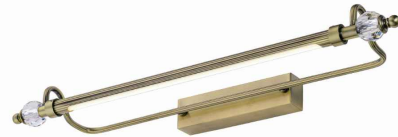

LUMINAIRE MODEL

**REMBRANT LED M  
8166**

CATALOGUE GROUP  
COUNTRY OF ORIGIN

—  
**MADE IN P.R.C.**

LIGHT SOURCE **LED**  
 LIGHT SOURCES TYPE **Integrated**  
 MAXIMUM WATTAGE **9W**  
 LAMP INCLUDES SOURCE OF LIGHT **Yes**  
 IP **IP20**  
**Interior use**

THIS PRODUCT 8166 CONTAINS A LIGHT SOURCE 7897 OF ENERGY EFFICIENCY CLASS: G

PACKAGE DIMENSIONS **67cm/7cm/17.5cm**  
(L/W/H)

NET/GROSS WEIGHT **1.06kg/1.25kg**

ASSEMBLY METHOD **Direct assembly**

LEADING/SUPPLEMENTARY COLOR **Antique brass**

MATERIALS **Brass-plated steel, Plastic PC**

STYLE **Glamour**

ELECTRICAL SECURITY CLASS **I**

POWER SUPPLY **~220-230V/50/60Hz**

DIMENSIONS

5 903139816694

Item No.	POWER	COLOR TEMP	LUMEN	BEAM ANGLE	CRI	IP	LED BRAND	DRIVER BRAND	LIFETIME	WARRANTY
8166	9W	—	600lm	120°	≥80	IP20	—	—	—	—