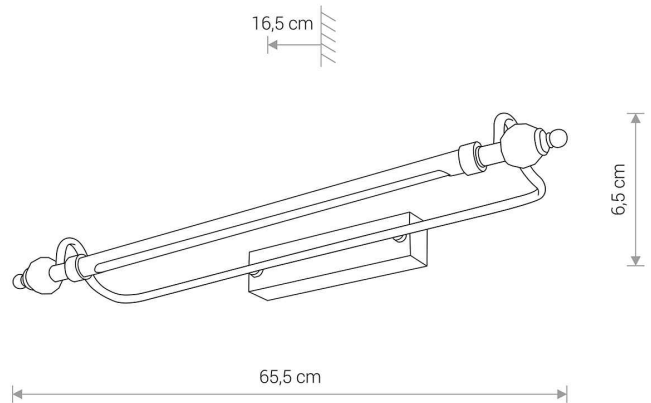

LUMINAIRE MODEL

**REMBRANT LED M  
8166**

CATALOGUE GROUP  
COUNTRY OF ORIGIN

—  
**MADE IN P.R.C.**

LIGHT SOURCE **LED**  
 LIGHT SOURCES TYPE **Integrated**  
 MAXIMUM WATTAGE **9W**  
 LAMP INCLUDES SOURCE OF LIGHT **Yes**  
 IP **IP20**  
**Interior use**

THIS PRODUCT 8166 CONTAINS A LIGHT SOURCE 7897 OF ENERGY EFFICIENCY CLASS: G

PACKAGE DIMENSIONS **67cm/7cm/17.5cm**  
(L/W/H)

NET/GROSS WEIGHT **1.06kg/1.25kg**

ASSEMBLY METHOD **Direct assembly**

LEADING/SUPPLEMENTARY COLOR **Antique brass**

MATERIALS **Brass-plated steel, Plastic PC**

STYLE **Glamour**

ELECTRICAL SECURITY CLASS **I**

POWER SUPPLY **~220-230V/50/60Hz**

DIMENSIONS

5 903139816694

Item No.	POWER	COLOR TEMP	LUMEN	BEAM ANGLE	CRI	IP	LED BRAND	DRIVER BRAND	LIFETIME	WARRANTY
8166	9W	—	600lm	120°	≥80	IP20	—	—	—	—