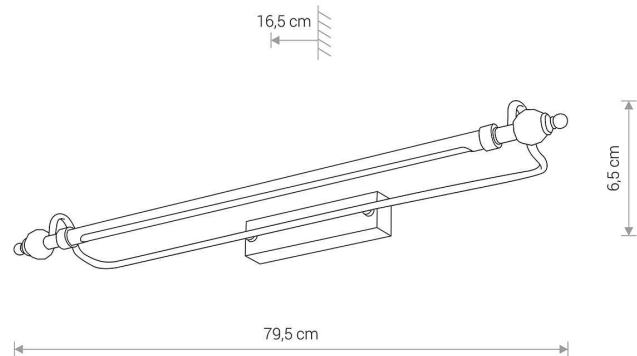

LUMINAIRE MODEL

**REMBRANT LED L**  
**8167**

CATALOGUE GROUP  
COUNTRY OF ORIGIN

—  
**MADE IN P.R.C.**

LIGHT SOURCE **LED**  
 LIGHT SOURCES TYPE **Integrated**  
 MAXIMUM WATTAGE **13W**  
 LAMP INCLUDES SOURCE OF LIGHT **Yes**  
 IP **IP20**  
**Interior use**  
 LIFETIME **30000h**

THIS PRODUCT 8167 CONTAINS A LIGHT SOURCE 7898 OF ENERGY EFFICIENCY CLASS: F

PACKAGE DIMENSIONS **80cm/18cm/7cm**  
(L/W/H)

NET/GROSS WEIGHT **1.14kg/1.39kg**

ASSEMBLY METHOD **Bridge**

LEADING/SUPPLEMENTARY COLOR **Antique brass**

MATERIALS **Brass-plated steel, Plastic PC**

STYLE **Glamour**

ELECTRICAL SECURITY CLASS **I**

POWER SUPPLY **~220-230V/50/60Hz**

DIMENSIONS

5 903139816793

Item No.	POWER	COLOR TEMP	LUMEN	BEAM ANGLE	CRI	IP	LED BRAND	DRIVER BRAND	LIFETIME	WARRANTY
8167	13W	3000K	900lm	120°	≥80	IP20	—	—	30000h	—