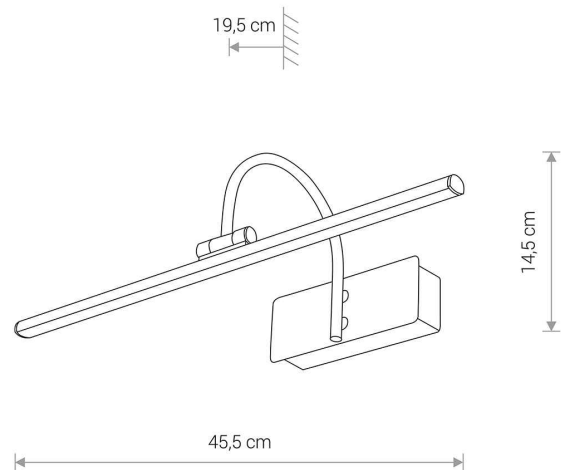

LUMINAIRE MODEL

GIOTTO LED S
8168

CATALOGUE GROUP
COUNTRY OF ORIGIN

—
MADE IN P.R.C.

LIGHT SOURCE **LED**
LIGHT SOURCES TYPE **Integrated**
MAXIMUM WATTAGE **9W**
LAMP INCLUDES SOURCE OF LIGHT **Yes**
IP **IP20**
Interior use
LIFETIME **30000h**

THIS PRODUCT 8168 CONTAINS A LIGHT SOURCE
7900 OF ENERGY EFFICIENCY CLASS: G

PACKAGE DIMENSIONS **16.70cm/15cm/22.5cm**
(L/W/H)

NET/GROSS WEIGHT **0.52kg/0.82kg**

ASSEMBLY METHOD **Bridge**

LEADING/SUPPLEMENTARY COLOR **Antique brass**

MATERIALS **Brass-plated steel**

STYLE **Classic**

ELECTRICAL SECURITY CLASS **I**

POWER SUPPLY **~220-230V/50/60Hz**

DIMENSIONS

5 9 0 3 1 3 9 8 1 6 8 9 2

Item No.	POWER	COLOR TEMP	LUMEN	BEAM ANGLE	CRI	IP	LED BRAND	DRIVER BRAND	LIFETIME	WARRANTY
8168	9W	3000K	600lm	120°	≥80	IP20	—	—	30000h	—