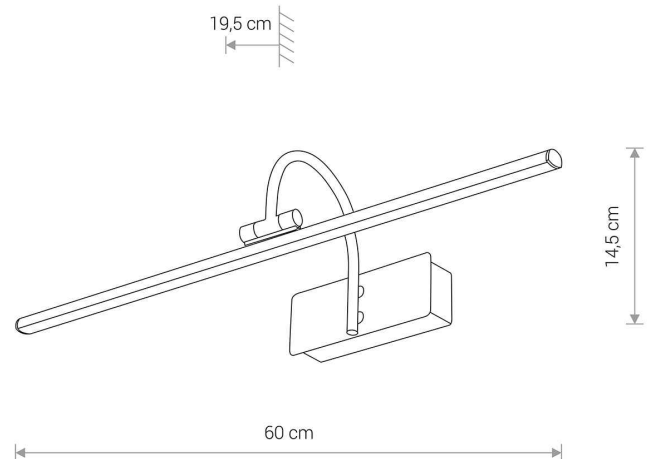

LUMINAIRE MODEL

GIOTTO LED M
8170

CATALOGUE GROUP
COUNTRY OF ORIGIN

—
MADE IN P.R.C.

LIGHT SOURCE **LED**
 LIGHT SOURCES TYPE **Integrated**
 MAXIMUM WATTAGE **13W**
 LAMP INCLUDES SOURCE OF LIGHT **Yes**
 IP **IP20**
Interior use
 LIFETIME **30000h**

THIS PRODUCT 8170 CONTAINS A LIGHT SOURCE 7901 OF ENERGY EFFICIENCY CLASS: F

PACKAGE DIMENSIONS **63cm/15cm/22.5cm**
(L/W/H)

NET/GROSS WEIGHT **0.56kg/0.94kg**

ASSEMBLY METHOD **Bridge**

LEADING/SUPPLEMENTARY COLOR **Antique brass**

MATERIALS **Brass-plated steel**

STYLE **Classic**

ELECTRICAL SECURITY CLASS **I**

POWER SUPPLY **~220-230V/50/60Hz**

DIMENSIONS

5 903139817097

Item No.	POWER	COLOR TEMP	LUMEN	BEAM ANGLE	CRI	IP	LED BRAND	DRIVER BRAND	LIFETIME	WARRANTY
8170	13W	3000K	900lm	120°	≥80	IP20	—	—	30000h	—