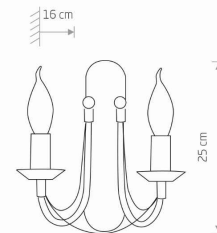

LUMINAIRE MODEL

ARES
203

CATALOGUE GROUP
COUNTRY OF ORIGIN

—
MADE IN POLAND

LIGHT SOURCE **E14**
 LIGHT SOURCES TYPE **Replaceable**
 MAXIMUM WATTAGE **10W only LED**
 LAMP INCLUDES SOURCE OF LIGHT **No**
 NUMBER OF LIGHT SOURCES **2**
 IP **IP20**

PACKAGE DIMENSIONS (L/W/H) **25cm/20cm/25cm**

NET/GROSS WEIGHT **0,61kg/0,79kg**

ASSEMBLY METHOD **Bridge**

LEADING/SUPPLEMENTARY COLOR **Black with a golden patina**

MATERIALS **Painted steel**

STYLE **Classic**

ELECTRICAL SECURITY CLASS **I**

POWER SUPPLY **~220-230V/50/60Hz**

I DIMENSIONS

5 9 0 3 1 3 9 2 0 3 9 9 9