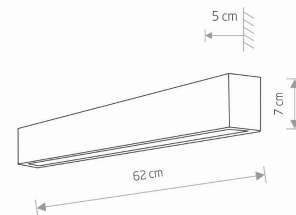

LUMINAIRE MODEL

**STRAIGHT WALL LED S  
7562**

CATALOGUE GROUP  
COUNTRY OF ORIGIN

—  
**MADE IN POLAND**

LIGHT SOURCE **LED TUBE T8**  
 LIGHT SOURCES TYPE **Replaceable**  
 MAXIMUM WATTAGE **11W**  
 LAMP INCLUDES SOURCE OF LIGHT **Yes**  
 NUMBER OF LIGHT SOURCES **1**  
 IP **IP20**  
**Interior use**

PACKAGE DIMENSIONS (L/W/H) **66cm/8cm/9cm**  
 NET/GROSS WEIGHT **1.3kg/1.44kg**  
 ASSEMBLY METHOD **Direct assembly**  
 LEADING/SUPPLEMENTARY COLOR **Graphite,White**  
 MATERIALS **Painted steel,Plastic PMMA**  
 ELECTRICAL SECURITY CLASS **I**  
 POWER SUPPLY **220-230V/50/60Hz**

DIMENSIONS

5 903139756297