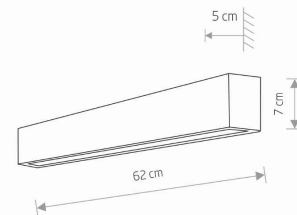

LUMINAIRE MODEL

**STRAIGHT WALL LED S  
7568**

CATALOGUE GROUP  
COUNTRY OF ORIGIN

—  
**MADE IN POLAND**

LIGHT SOURCE **LED TUBE T8**  
 LIGHT SOURCES TYPE **Replaceable**  
 MAXIMUM WATTAGE **11W**  
 LAMP INCLUDES SOURCE OF LIGHT **Yes**  
 NUMBER OF LIGHT SOURCES **1**  
 IP **IP20**  
**Interior use**

PACKAGE DIMENSIONS (L/W/H) **66cm/8cm/9cm**  
 NET/GROSS WEIGHT **1.3kg/1.44kg**  
 ASSEMBLY METHOD **Direct assembly**  
 LEADING/SUPPLEMENTARY COLOR **White**  
 MATERIALS **Painted steel, Plastic PMMA**  
 ELECTRICAL SECURITY CLASS **I**  
 POWER SUPPLY **220-230V/50/60Hz**

DIMENSIONS

5 9 0 3 1 3 9 7 5 6 8 9 1