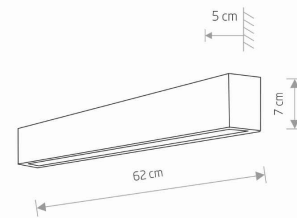

LUMINAIRE MODEL

**STRAIGHT WALL LED S
7596**

CATALOGUE GROUP
COUNTRY OF ORIGIN

—
MADE IN POLAND

LIGHT SOURCE **LED TUBE T8**
 LIGHT SOURCES TYPE **Replaceable**
 MAXIMUM WATTAGE **11W**
 LAMP INCLUDES SOURCE OF LIGHT **Yes**
 NUMBER OF LIGHT SOURCES **1**
 IP **IP20**
Interior use

PACKAGE DIMENSIONS (L/W/H) **66cm/8cm/9cm**
 NET/GROSS WEIGHT **1.3kg/1.44kg**
 ASSEMBLY METHOD **Direct assembly**
 LEADING/SUPPLEMENTARY COLOR **Black,White**
 MATERIALS **Painted steel,Plastic PMMA**
 ELECTRICAL SECURITY CLASS **I**
 POWER SUPPLY **220-230V/50/60Hz**

DIMENSIONS

5 9 0 3 1 3 9 7 5 9 6 9 4