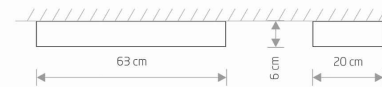

LUMINAIRE MODEL **SOFT CEILING LED 60X20** CATALOGUE GROUP —  
7526 COUNTRY OF ORIGIN **MADE IN POLAND**

LIGHT SOURCE **LED TUBE T8**  
LIGHT SOURCES TYPE **Replaceable**  
MAXIMUM WATTAGE **11W**  
LAMP INCLUDES SOURCE OF LIGHT **Yes**  
NUMBER OF LIGHT SOURCES **2**  
IP **IP20**  
**Interior use**

PACKAGE DIMENSIONS **65cm/7cm/25cm**  
(L/W/H)  
NET/GROSS WEIGHT **3.04kg/3.39kg**  
ASSEMBLY METHOD **Direct assembly**  
LEADING/SUPPLEMENTARY COLOR **Graphite,White**  
MATERIALS **Painted aluminum,Plastic PMMA**  
ELECTRICAL SECURITY CLASS **I**  
POWER SUPPLY **220-230V/50/60Hz**

**DIMENSIONS**

5 9 0 3 1 3 9 7 5 2 6 9 5