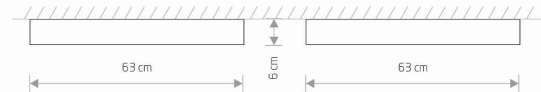

LUMINAIRE MODEL

SOFT CEILING LED 60X60
7530

CATALOGUE GROUP
COUNTRY OF ORIGIN

—
MADE IN POLAND

LIGHT SOURCE **LED TUBE T8**
LIGHT SOURCES TYPE **Replaceable**
MAXIMUM WATTAGE **11W**
LAMP INCLUDES SOURCE OF LIGHT **Yes**
NUMBER OF LIGHT SOURCES **5**
IP **IP20**
Interior use

PACKAGE DIMENSIONS (L/W/H) **66cm/66cm/8cm**
NET/GROSS WEIGHT **8.05kg/9.14kg**
ASSEMBLY METHOD **Direct assembly**
LEADING/SUPPLEMENTARY COLOR **Graphite, White**
MATERIALS **Painted aluminum, Plastic PMMA**
ELECTRICAL SECURITY CLASS **I**
POWER SUPPLY **220-230V/50/60Hz**

DIMENSIONS

5 9 0 3 1 3 9 7 5 3 0 9 8