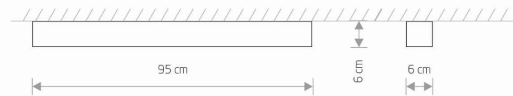

LUMINAIRE MODEL **SOFT CEILING LED 90X6 7533** CATALOGUE GROUP **—**
COUNTRY OF ORIGIN **MADE IN POLAND**

LIGHT SOURCE **LED TUBE T8**
LIGHT SOURCES TYPE **Replaceable**
MAXIMUM WATTAGE **16W**
LAMP INCLUDES SOURCE OF LIGHT **Yes**
NUMBER OF LIGHT SOURCES **1**
IP **IP20**
Interior use

PACKAGE DIMENSIONS (L/W/H) **98.5cm/9cm/12cm**
NET/GROSS WEIGHT **2.24kg/2.52kg**
ASSEMBLY METHOD **Direct assembly**
LEADING/SUPPLEMENTARY COLOR **Graphite,White**
MATERIALS **Painted aluminum,Plastic PMMA**
ELECTRICAL SECURITY CLASS **I**
POWER SUPPLY **220-230V/50/60Hz**

DIMENSIONS

5 9 0 3 1 3 9 7 5 3 3 9 5