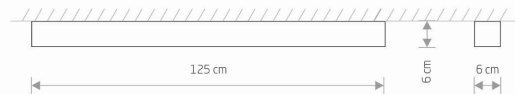

LUMINAIRE MODEL **SOFT CEILING LED 120X6 7536** CATALOGUE GROUP **—**
COUNTRY OF ORIGIN **MADE IN POLAND**

LIGHT SOURCE **LED TUBE T8**
LIGHT SOURCES TYPE **Replaceable**
MAXIMUM WATTAGE **22W**
LAMP INCLUDES SOURCE OF LIGHT **Yes**
NUMBER OF LIGHT SOURCES **1**
IP **IP20**
Interior use

PACKAGE DIMENSIONS **132.5cm/9cm/9cm**
(L/W/H)
NET/GROSS WEIGHT **2.65kg/3.02kg**
ASSEMBLY METHOD **Direct assembly**
LEADING/SUPPLEMENTARY COLOR **White**
MATERIALS **Painted aluminum, Plastic PMMA**
ELECTRICAL SECURITY CLASS **I**
POWER SUPPLY **220-230V/50/60Hz**

DIMENSIONS

5 903139753692