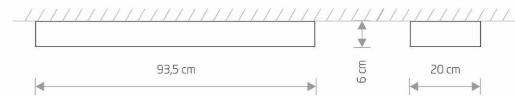

LUMINAIRE MODEL

**SOFT CEILING LED 90X20**  
**7542**

CATALOGUE GROUP  
COUNTRY OF ORIGIN

—  
**MADE IN POLAND**

LIGHT SOURCE **LED TUBE T8**  
LIGHT SOURCES TYPE **Replaceable**  
MAXIMUM WATTAGE **16W**  
LAMP INCLUDES SOURCE OF LIGHT **Yes**  
NUMBER OF LIGHT SOURCES **2**  
IP **IP20**  
**Interior use**

PACKAGE DIMENSIONS (L/W/H) **100cm/22cm/8.5cm**

NET/GROSS WEIGHT **4.32kg/4.8kg**

ASSEMBLY METHOD **Direct assembly**

LEADING/SUPPLEMENTARY COLOR **White**

MATERIALS **Painted aluminum, Plastic PMMA**

ELECTRICAL SECURITY CLASS **I**

POWER SUPPLY **220-230V/50/60Hz**

DIMENSIONS

5 9 0 3 1 3 9 7 5 4 2 9 3