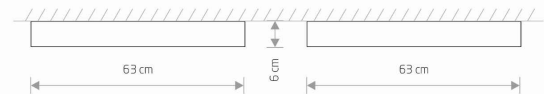

LUMINAIRE MODEL

**SOFT CEILING LED 60X60**  
**7544**

CATALOGUE GROUP  
COUNTRY OF ORIGIN

—  
**MADE IN POLAND**

LIGHT SOURCE **LED TUBE T8**  
LIGHT SOURCES TYPE **Replaceable**  
MAXIMUM WATTAGE **11W**  
LAMP INCLUDES SOURCE OF LIGHT **Yes**  
NUMBER OF LIGHT SOURCES **5**  
IP **IP20**  
**Interior use**

PACKAGE DIMENSIONS (L/W/H) **66cm/66cm/8cm**  
NET/GROSS WEIGHT **8.05kg/9.14kg**  
ASSEMBLY METHOD **Direct assembly**  
LEADING/SUPPLEMENTARY COLOR **White**  
MATERIALS **Painted aluminum, Plastic PMMA**  
ELECTRICAL SECURITY CLASS **I**  
POWER SUPPLY **220-230V/50/60Hz**

DIMENSIONS

5 9 0 3 1 3 9 7 5 4 4 9 1