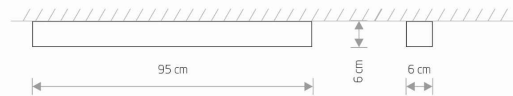

LUMINAIRE MODEL

SOFT CEILING LED 90X6
7546

CATALOGUE GROUP
COUNTRY OF ORIGIN

—
MADE IN POLAND

LIGHT SOURCE **LED TUBE T8**
LIGHT SOURCES TYPE **Replaceable**
MAXIMUM WATTAGE **16W**
LAMP INCLUDES SOURCE OF LIGHT **Yes**
NUMBER OF LIGHT SOURCES **1**
IP **IP20**
Interior use

PACKAGE DIMENSIONS (L/W/H) **98.5cm/9cm/12cm**
NET/GROSS WEIGHT **2.24kg/2.52kg**
ASSEMBLY METHOD **Direct assembly**
LEADING/SUPPLEMENTARY COLOR **White**
MATERIALS **Painted aluminum, Plastic PMMA**
ELECTRICAL SECURITY CLASS **I**
POWER SUPPLY **220-230V/50/60Hz**

DIMENSIONS

5 9 0 3 1 3 9 7 5 4 6 9 9