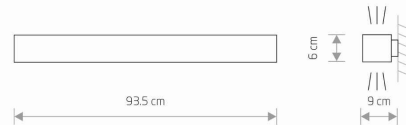

LUMINAIRE MODEL **SOFT WALL LED 90X6** CATALOGUE GROUP —
7548 COUNTRY OF ORIGIN —

LIGHT SOURCE **LED TUBE T8**
LIGHT SOURCES TYPE **Replaceable**
MAXIMUM WATTAGE **16W**
LAMP INCLUDES SOURCE OF LIGHT **Yes**
NUMBER OF LIGHT SOURCES **1**
IP **IP20**
Interior use

PACKAGE DIMENSIONS **98.5cm/12cm/8.5cm**
(L/W/H)
NET/GROSS WEIGHT **2.3kg/2.56kg**
ASSEMBLY METHOD **Direct assembly**
LEADING/SUPPLEMENTARY COLOR **White**
MATERIALS **Painted aluminum, Plastic PMMA**
ELECTRICAL SECURITY CLASS **I**
POWER SUPPLY **220-230V/50/60Hz**

DIMENSIONS

5 9 0 3 1 3 9 7 5 4 8 9 7