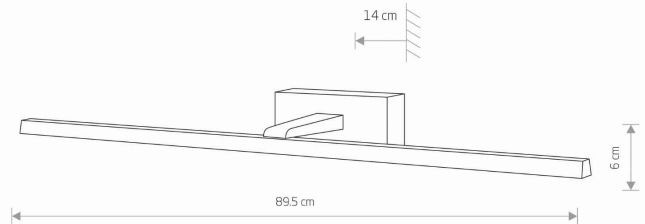

LUMINAIRE MODEL

**VAN GOGH LED L
10284**

CATALOGUE GROUP
COUNTRY OF ORIGIN

—
MADE IN P.R.C.

LIGHT SOURCE **LED**
 LIGHT SOURCES TYPE **Integrated**
 MAXIMUM WATTAGE **18W**
 LAMP INCLUDES SOURCE OF LIGHT **Yes**
 IP **IP20**
Interior use
 LIFETIME **30000h**

THIS PRODUCT 10284 CONTAINS A LIGHT SOURCE 7894 OF ENERGY EFFICIENCY CLASS: E

PACKAGE DIMENSIONS **90.5cm/15cm/7cm**
(L/W/H)

NET/GROSS WEIGHT **0.620kg/0.680kg**

ASSEMBLY METHOD **Bridge**

LEADING/SUPPLEMENTARY COLOR **Black**

MATERIALS **Painted aluminum, Plastic PC**

STYLE **Modern**

ELECTRICAL SECURITY CLASS **I**

POWER SUPPLY **~220-230V/50/60Hz**

DIMENSIONS

5 903139102841

Item No.	POWER	COLOR TEMP	LUMEN	BEAM ANGLE	CRI	IP	LED BRAND	DRIVER BRAND	LIFETIME	WARRANTY
10284	18W	3000K	650lm	120°	≥ 80	IP20	—	—	30000h	—