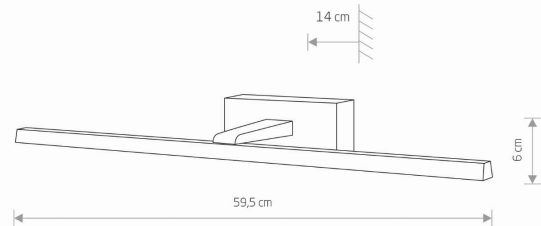

LUMINAIRE MODEL **VAN GOGH LED M 10285** CATALOGUE GROUP **—**
COUNTRY OF ORIGIN **MADE IN P.R.C.**

LIGHT SOURCE **LED**
LIGHT SOURCES TYPE **Integrated**
MAXIMUM WATTAGE **13W**
LAMP INCLUDES SOURCE OF LIGHT **Yes**
IP **IP20**
Interior use
LIFETIME **30000h**

THIS PRODUCT 10285 CONTAINS A LIGHT SOURCE 7895 OF ENERGY EFFICIENCY CLASS: E

PACKAGE DIMENSIONS **60,5cm/15cm/7cm**
(L/W/H)

NET/GROSS WEIGHT **0.370kg/0.530kg**

ASSEMBLY METHOD **Bridge**

LEADING/SUPPLEMENTARY COLOR **Black**

MATERIALS **Painted aluminum, Plastic PC**

STYLE **Modern**

ELECTRICAL SECURITY CLASS **I**

POWER SUPPLY **~220-230V/50/60Hz**

DIMENSIONS

5 9 0 3 1 3 9 1 0 2 8 5 8

Item No.	POWER	COLOR TEMP	LUMEN	BEAM ANGLE	CRI	IP	LED BRAND	DRIVER BRAND	LIFETIME	WARRANTY
10285	13W	3000K	430lm	120°	≥ 80	IP20	—	—	30000h	—