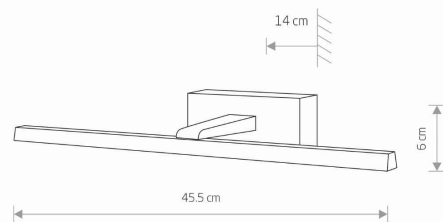

LUMINAIRE MODEL

VAN GOGH LED S
10286

CATALOGUE GROUP
COUNTRY OF ORIGIN

—
MADE IN P.R.C.

LIGHT SOURCE **LED**
 LIGHT SOURCES TYPE **Integrated**
 MAXIMUM WATTAGE **9W**
 LAMP INCLUDES SOURCE OF LIGHT **Yes**
 IP **IP20**
Interior use
 LIFETIME **30000h**

THIS PRODUCT 10286 CONTAINS A LIGHT SOURCE 7896 OF ENERGY EFFICIENCY CLASS: E

PACKAGE DIMENSIONS **46cm/14.5cm/6.5cm**
(L/W/H)

NET/GROSS WEIGHT **0.350kg/0.510kg**

ASSEMBLY METHOD **Bridge**

LEADING/SUPPLEMENTARY COLOR **Black**

MATERIALS **Painted aluminum, Plastic PC**

STYLE **Modern**

ELECTRICAL SECURITY CLASS **I**

POWER SUPPLY **~220-230V/50/60Hz**

DIMENSIONS

5 903139102865

Item No.	POWER	COLOR TEMP	LUMEN	BEAM ANGLE	CRI	IP	LED BRAND	DRIVER BRAND	LIFETIME	WARRANTY
10286	9W	3000K	290lm	120°	≥ 80	IP20	—	—	30000h	—