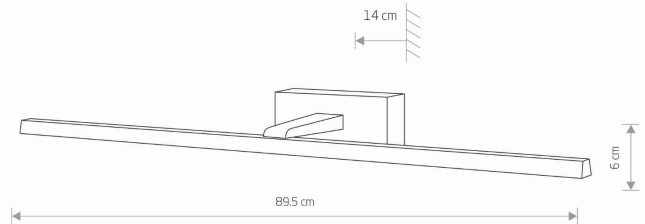

LUMINAIRE MODEL

**VAN GOGH LED L
10287**

CATALOGUE GROUP
COUNTRY OF ORIGIN

—
MADE IN P.R.C.

LIGHT SOURCE **LED**
 LIGHT SOURCES TYPE **Integrated**
 MAXIMUM WATTAGE **18W**
 LAMP INCLUDES SOURCE OF LIGHT **Yes**
 IP **IP20**
Interior use
 LIFETIME **30000h**

THIS PRODUCT 10287 CONTAINS A LIGHT SOURCE 7894 OF ENERGY EFFICIENCY CLASS: E

PACKAGE DIMENSIONS **90.5cm/15cm/7cm**
(L/W/H)

NET/GROSS WEIGHT **0.620kg/0.680kg**

ASSEMBLY METHOD **Bridge**

LEADING/SUPPLEMENTARY COLOR **Chrome**

MATERIALS **Painted aluminum, Plastic PC**

STYLE **Modern**

ELECTRICAL SECURITY CLASS **I**

POWER SUPPLY **~220-230V/50/60Hz**

DIMENSIONS

5 9 0 3 1 3 9 1 0 2 8 7 2

Item No.	POWER	COLOR TEMP	LUMEN	BEAM ANGLE	CRI	IP	LED BRAND	DRIVER BRAND	LIFETIME	WARRANTY
10287	18W	3000K	800lm	120°	≥ 80	IP20	—	—	30000h	—