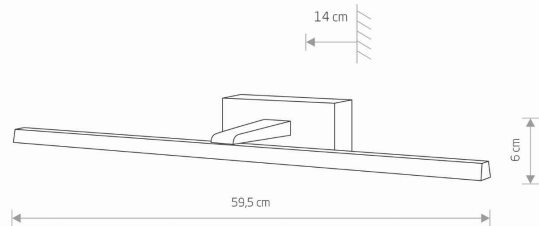

LUMINAIRE MODEL **VAN GOGH LED M 10288** CATALOGUE GROUP —
COUNTRY OF ORIGIN **MADE IN P.R.C.**

LIGHT SOURCE **LED**
LIGHT SOURCES TYPE **Integrated**
MAXIMUM WATTAGE **13W**
LAMP INCLUDES SOURCE OF LIGHT **Yes**
IP **IP20**
Interior use
LIFETIME **30000h**

THIS PRODUCT 10288 CONTAINS A LIGHT SOURCE 7895 OF ENERGY EFFICIENCY CLASS: E

PACKAGE DIMENSIONS **60cm/14.5cm/6.5cm**
(L/W/H)

NET/GROSS WEIGHT **0.370kg/0.530kg**

ASSEMBLY METHOD **Bridge**

LEADING/SUPPLEMENTARY COLOR **Chrome**

MATERIALS **Painted aluminum, Plastic PC**

STYLE **Modern**

ELECTRICAL SECURITY CLASS **I**

POWER SUPPLY **~220-230V/50/60Hz**

DIMENSIONS

5 9 0 3 1 3 9 1 0 2 8 8 9

Item No.	POWER	COLOR TEMP	LUMEN	BEAM ANGLE	CRI	IP	LED BRAND	DRIVER BRAND	LIFETIME	WARRANTY
10288	13W	3000K	490lm	120°	≥ 80	IP20	—	—	30000h	—