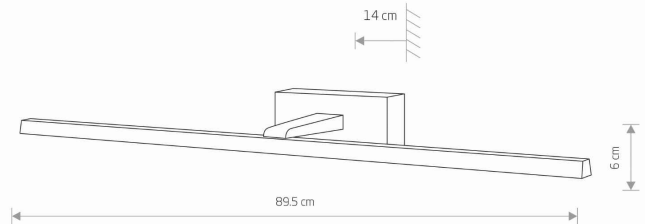

LUMINAIRE MODEL

**VAN GOGH LED L
10290**

CATALOGUE GROUP
COUNTRY OF ORIGIN

—
MADE IN P.R.C.

LIGHT SOURCE **LED**
 LIGHT SOURCES TYPE **Integrated**
 MAXIMUM WATTAGE **18W**
 LAMP INCLUDES SOURCE OF LIGHT **Yes**
 IP **IP20**
Interior use
 LIFETIME **30000h**

THIS PRODUCT 10290 CONTAINS A LIGHT SOURCE 7894 OF ENERGY EFFICIENCY CLASS: E

PACKAGE DIMENSIONS **90,5cm/14.5cm/6.5cm**
(L/W/H)

NET/GROSS WEIGHT **0.620kg/0.680kg**

ASSEMBLY METHOD **Bridge**

LEADING/SUPPLEMENTARY COLOR **White**

MATERIALS **Painted aluminum, Plastic PC**

STYLE **Modern**

ELECTRICAL SECURITY CLASS **I**

POWER SUPPLY **~220-230V/50/60Hz**

DIMENSIONS

5 90 31 39 10 29 0 2

Item No.	POWER	COLOR TEMP	LUMEN	BEAM ANGLE	CRI	IP	LED BRAND	DRIVER BRAND	LIFETIME	WARRANTY
10290	18W	3000K	940lm	120°	≥ 80	IP20	—	—	30000h	—