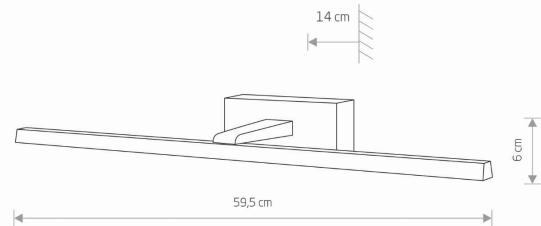

LUMINAIRE MODEL

**VAN GOGH LED M
10291**

CATALOGUE GROUP
COUNTRY OF ORIGIN

—
MADE IN P.R.C.

LIGHT SOURCE **LED**
 LIGHT SOURCES TYPE **Integrated**
 MAXIMUM WATTAGE **13W**
 LAMP INCLUDES SOURCE OF LIGHT **Yes**
 IP **IP20**
Interior use
 LIFETIME **30000h**

THIS PRODUCT 10291 CONTAINS A LIGHT SOURCE 7895 OF ENERGY EFFICIENCY CLASS: E

PACKAGE DIMENSIONS **60cm/14.5cm/6.5cm**
(L/W/H)

NET/GROSS WEIGHT **0.37kg/0.530kg**

ASSEMBLY METHOD **Bridge**

LEADING/SUPPLEMENTARY COLOR **White**

MATERIALS **Painted aluminum, Plastic PC**

STYLE **Modern**

ELECTRICAL SECURITY CLASS **I**

POWER SUPPLY **~220-230V/50/60Hz**

DIMENSIONS

5 9 0 3 1 3 9 1 0 2 9 1 9

Item No.	POWER	COLOR TEMP	LUMEN	BEAM ANGLE	CRI	IP	LED BRAND	DRIVER BRAND	LIFETIME	WARRANTY
10291	13W	3000K	640lm	120°	≥ 80	IP20	—	—	30000h	—