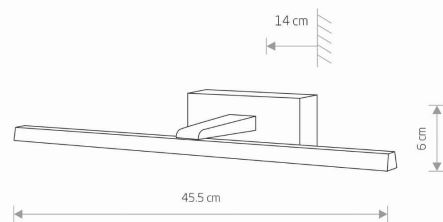

LUMINAIRE MODEL

VAN GOGH LED S
10292

CATALOGUE GROUP
COUNTRY OF ORIGIN

—
MADE IN P.R.C.

LIGHT SOURCE **LED**
 LIGHT SOURCES TYPE **Integrated**
 MAXIMUM WATTAGE **9W**
 LAMP INCLUDES SOURCE OF LIGHT **Yes**
 IP **IP20**
Interior use
 LIFETIME **30000h**

THIS PRODUCT 10292 CONTAINS A LIGHT SOURCE 7896 OF ENERGY EFFICIENCY CLASS: E

PACKAGE DIMENSIONS **46cm/14.5cm/6.5cm**
(L/W/H)

NET/GROSS WEIGHT **0.350kg/0.510kg**

ASSEMBLY METHOD **Bridge**

LEADING/SUPPLEMENTARY COLOR **White**

MATERIALS **Painted aluminum, Plastic PC**

STYLE **Modern**

ELECTRICAL SECURITY CLASS **I**

POWER SUPPLY **~220-230V/50/60Hz**

DIMENSIONS

5 9 0 3 1 3 9 1 0 2 9 2 6

Item No.	POWER	COLOR TEMP	LUMEN	BEAM ANGLE	CRI	IP	LED BRAND	DRIVER BRAND	LIFETIME	WARRANTY
10292	9W	3000K	430lm	120°	≥ 80	IP20	—	—	30000h	—