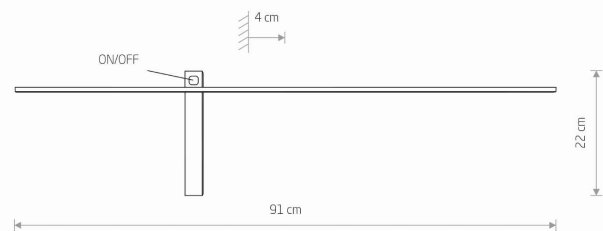

LUMINAIRE MODEL **IMPULSE LED M 8116** CATALOGUE GROUP **—**  
COUNTRY OF ORIGIN **MADE IN P.R.C.**

LIGHT SOURCE **LED**  
LIGHT SOURCES TYPE **Integrated**  
MAXIMUM WATTAGE **10W**  
LAMP INCLUDES SOURCE OF LIGHT **Yes**  
IP **IP23**  
**Interior use**  
LIFETIME **30000h**

THIS PRODUCT 8116 CONTAINS A LIGHT SOURCE 7921 OF ENERGY EFFICIENCY CLASS: F

PACKAGE DIMENSIONS **93cm/23cm/5cm**  
(L/W/H)  
NET/GROSS WEIGHT **0.34kg/0.70kg**  
ASSEMBLY METHOD **Direct assembly**  
LEADING/SUPPLEMENTARY COLOR **Black**  
SWITCH **Yes**  
MATERIALS **Painted aluminum, Plastic PC**  
STYLE **Modern**  
ELECTRICAL SECURITY CLASS **II**  
POWER SUPPLY **~220-230V/50/60Hz**

DIMENSIONS

Item No.	POWER	COLOR TEMP	LUMEN	BEAM ANGLE	CRI	IP	LED BRAND	DRIVER BRAND	LIFETIME	WARRANTY
8116	10W	3000K	350lm	120°	≥80	IP23	—	—	30000h	—