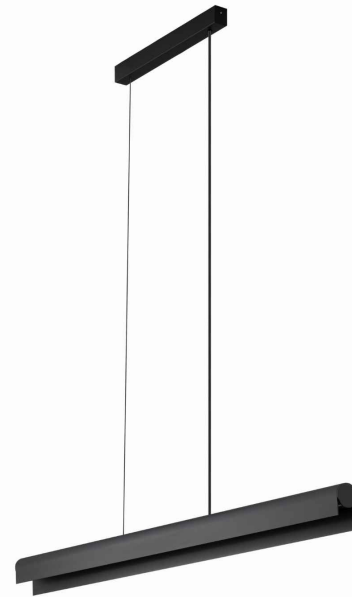

LUMINAIRE MODEL

**CL Q LED PRO**  
**8254**

CATALOGUE GROUP  
COUNTRY OF ORIGIN

—  
**MADE IN POLAND**

LIGHT SOURCE **LED**  
 LIGHT SOURCES TYPE **Integrated**  
 MAXIMUM WATTAGE **31W**  
 LAMP INCLUDES SOURCE OF LIGHT **Yes**  
 NUMBER OF LIGHT SOURCES **1**  
 IP **IP20**  
 LIFETIME **50000h**

THIS PRODUCT 8254 CONTAINS A LIGHT SOURCE 929001685306 OF ENERGY EFFICIENCY CLASS: G

PACKAGE DIMENSIONS (L/W/H) **123cm/10cm/5.5cm**

NET/GROSS WEIGHT **2.55kg/2.85kg**

ASSEMBLY METHOD **Direct assembly + line**

LEADING/SUPPLEMENTARY COLOR **Black,White**

MATERIALS **Painted aluminum,Plastic PMMA,Painted steel**

STYLE **Modern**

WARRANTY **5 years**

ELECTRICAL SECURITY CLASS **I**

POWER SUPPLY **~220-230V/50/60Hz**

DIMENSIONS

5 9 0 3 1 3 9 8 2 5 4 9 8

Item No.	POWER	COLOR TEMP	LUMEN	BEAM ANGLE	CRI	IP	LED BRAND	DRIVER BRAND	LIFETIME	WARRANTY
8254	31W	3000K	1866lm	77°	≥ 80	IP20	PHILIPS	PHILIPS	50000h	5 years