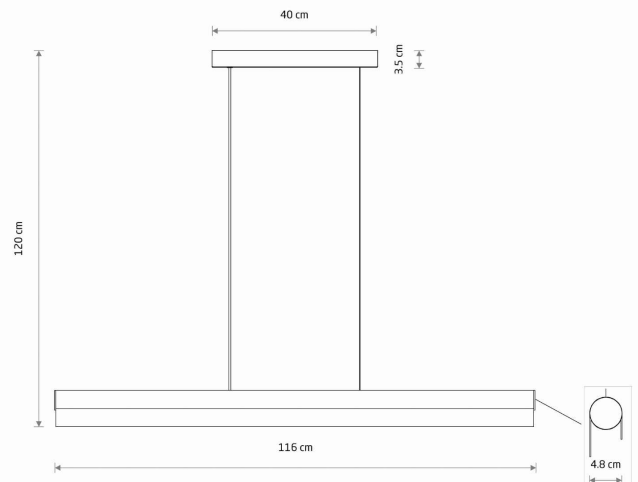

THIS PRODUCT 8254 CONTAINS A LIGHT SOURCE 929001685306 OF ENERGY EFFICIENCY CLASS: G

PACKAGE DIMENSIONS (L/W/H) **123cm/10cm/5.5cm**

NET/GROSS WEIGHT **2.55kg/2.85kg**

ASSEMBLY METHOD **Direct assembly + line**

DIMENSIONS

5 9 0 3 1 3 9 8 2 5 4 9 8

Item No.	POWER	COLOR TEMP	LUMEN	BEAM ANGLE	CRI	IP	LED BRAND	DRIVER BRAND	LIFETIME	WARRANTY
8254	31W	3000K	1866lm	77°	≥ 80	IP20	PHILIPS	PHILIPS	50000h	5 years