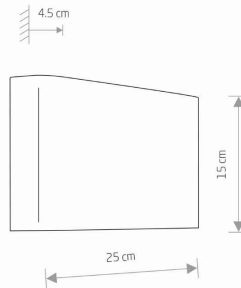

LUMINAIRE MODEL

**HAGA**  
**9710**

CATALOGUE GROUP  
COUNTRY OF ORIGIN

—  
**MADE IN POLAND**

LIGHT SOURCE **G9**  
 LIGHT SOURCES TYPE **Replaceable**  
 MAXIMUM WATTAGE **10W only LED**  
 LAMP INCLUDES SOURCE OF LIGHT **No**  
 NUMBER OF LIGHT SOURCES **2**  
 IP **IP20**  
**Interior use**

PACKAGE DIMENSIONS (L/W/H) **26.5cm/5.5cm/16cm**

NET/GROSS WEIGHT **0.58kg/0.69kg**

ASSEMBLY METHOD **Direct assembly**

LEADING/SUPPLEMENTARY COLOR **Graphite**

SWITCH **No**

MATERIALS **Painted steel**

STYLE **Modern**

ELECTRICAL SECURITY CLASS **I**

POWER SUPPLY **~220-230V/50/60Hz**

DIMENSIONS

5 903 13997 1096