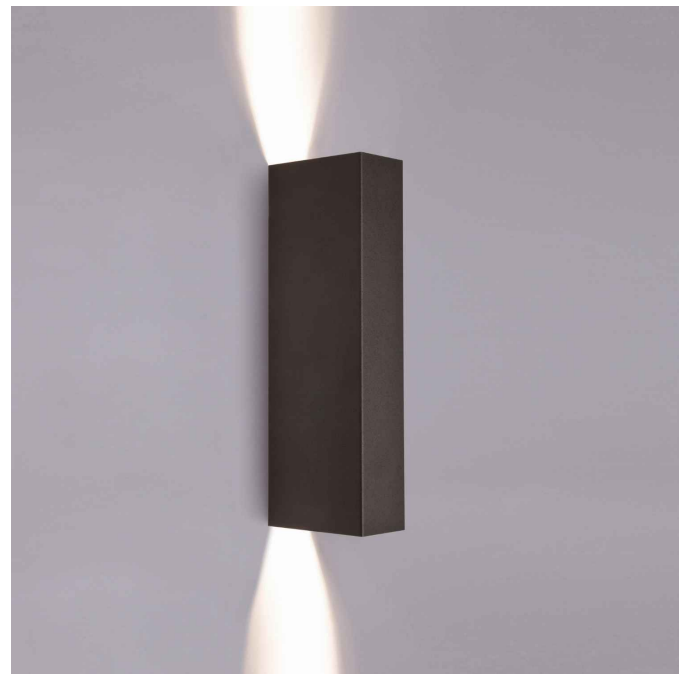

LUMINAIRE MODEL

MALMO
9705

CATALOGUE GROUP
COUNTRY OF ORIGIN

—
MADE IN POLAND

LIGHT SOURCE **GU10**
LIGHT SOURCES TYPE **Replaceable**
MAXIMUM WATTAGE **10W only LED**
LAMP INCLUDES SOURCE OF LIGHT **No**
NUMBER OF LIGHT SOURCES **2**
IP **IP20**
Interior use

PACKAGE DIMENSIONS (L/W/H) **31.5cm/11cm/6.5cm**

NET/GROSS WEIGHT **0.67kg/0.76kg**

ASSEMBLY METHOD **Direct assembly**

LEADING/SUPPLEMENTARY COLOR **Black**

SWITCH **No**

MATERIALS **Painted steel**

STYLE **Modern**

ELECTRICAL SECURITY CLASS **I**

POWER SUPPLY **~220-230V/50/60Hz**

DIMENSIONS