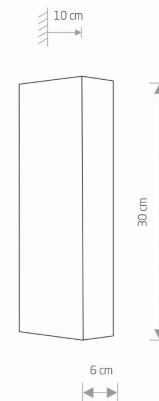

LUMINAIRE MODEL

MALMO
9705

CATALOGUE GROUP
COUNTRY OF ORIGIN

—
MADE IN POLAND

LIGHT SOURCE **GU10**
 LIGHT SOURCES TYPE **Replaceable**
 MAXIMUM WATTAGE **10W only LED**
 LAMP INCLUDES SOURCE OF LIGHT **No**
 NUMBER OF LIGHT SOURCES **2**
 IP **IP20**
Interior use

PACKAGE DIMENSIONS (L/W/H) **31.5cm/11cm/6.5cm**

NET/GROSS WEIGHT **0.67kg/0.76kg**

ASSEMBLY METHOD **Direct assembly**

LEADING/SUPPLEMENTARY COLOR **Black**

SWITCH **No**

MATERIALS **Painted steel**

STYLE **Modern**

ELECTRICAL SECURITY CLASS **I**

POWER SUPPLY **~220-230V/50/60Hz**

DIMENSIONS

5 9 0 3 1 3 9 9 7 0 5 9 4