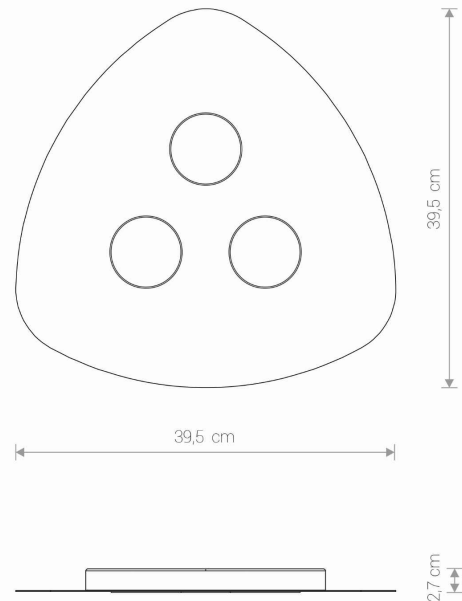

LUMINAIRE MODEL

ORGANIC
8302

CATALOGUE GROUP
COUNTRY OF ORIGIN

—
MADE IN POLAND

LIGHT SOURCE **GX53**
 LIGHT SOURCES TYPE **Replaceable**
 MAXIMUM WATTAGE **3x12W**
 LAMP INCLUDES SOURCE OF LIGHT **No**
 NUMBER OF LIGHT SOURCES **3**
 IP **IP20**
Interior use

PACKAGE DIMENSIONS (L/W/H) **43cm/41cm/3,5cm**

NET/GROSS WEIGHT **1,5kg/1,7kg**

ASSEMBLY METHOD **Direct assembly**

LEADING/SUPPLEMENTARY COLOR **Black**

MATERIALS **Painted steel**

STYLE **Modern**

ELECTRICAL SECURITY CLASS **I**

POWER SUPPLY **~220-230V/50/60Hz**

DIMENSIONS

5 903 13983 0294