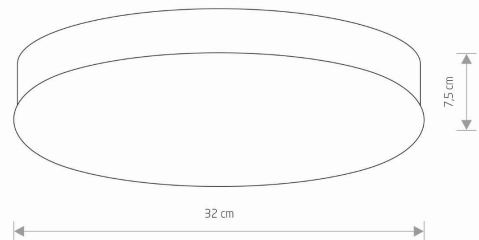

LUMINAIRE MODEL

KASAI SENSOR
8827

CATALOGUE GROUP
COUNTRY OF ORIGIN

—
MADE IN P.R.C.

LIGHT SOURCE **E27**
 LIGHT SOURCES TYPE **Replaceable**
 MAXIMUM WATTAGE **10W only LED**
 LAMP INCLUDES SOURCE OF LIGHT **No**
 NUMBER OF LIGHT SOURCES **2**
 IP **IP20**
Interior use

PACKAGE DIMENSIONS (L/W/H) **37cm/37cm/16cm**
 NET/GROSS WEIGHT **1,69kg/2,11kg**
 ASSEMBLY METHOD **Direct assembly**
 LEADING/SUPPLEMENTARY COLOR **Chrome,White**
 MATERIALS **Chrome plated steel,Chrome**
 STYLE **Modern**
 ELECTRICAL SECURITY CLASS **I**
 POWER SUPPLY **~220-230V/50/60Hz**

DIMENSIONS

5 9 0 3 1 3 9 8 8 2 7 9 8